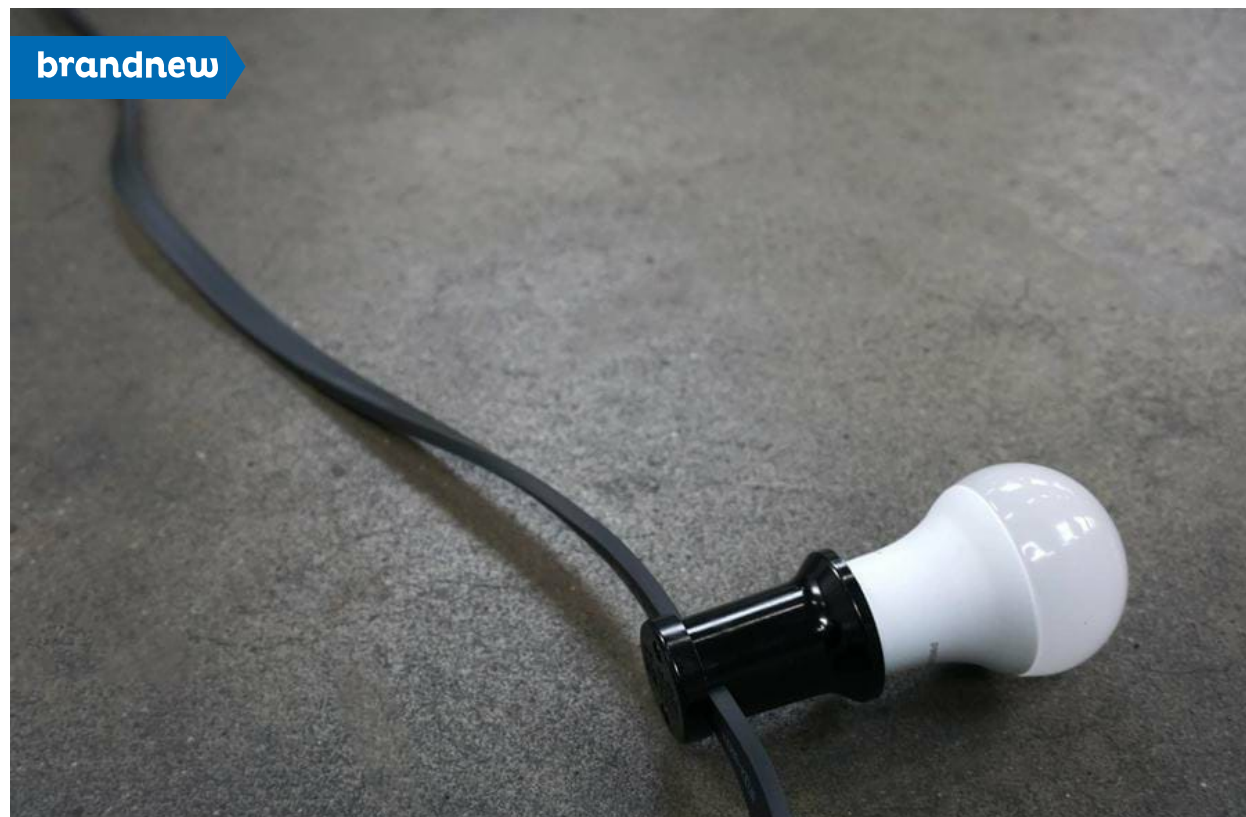

Illumination cable for cyclic exposure for floriculture

Especificaciones

Código	24142S
Light bulb base	E27
Light bulb sockets per	Distance to be determined
Lamp	Optionally available (E27 lamp socket)
Power supply	230 V, 1 phase, zero + earth, 50 Hz
Length	Per 100 meters
New 230 V plug	Optionally available
Watts	Maximum 40 Watt