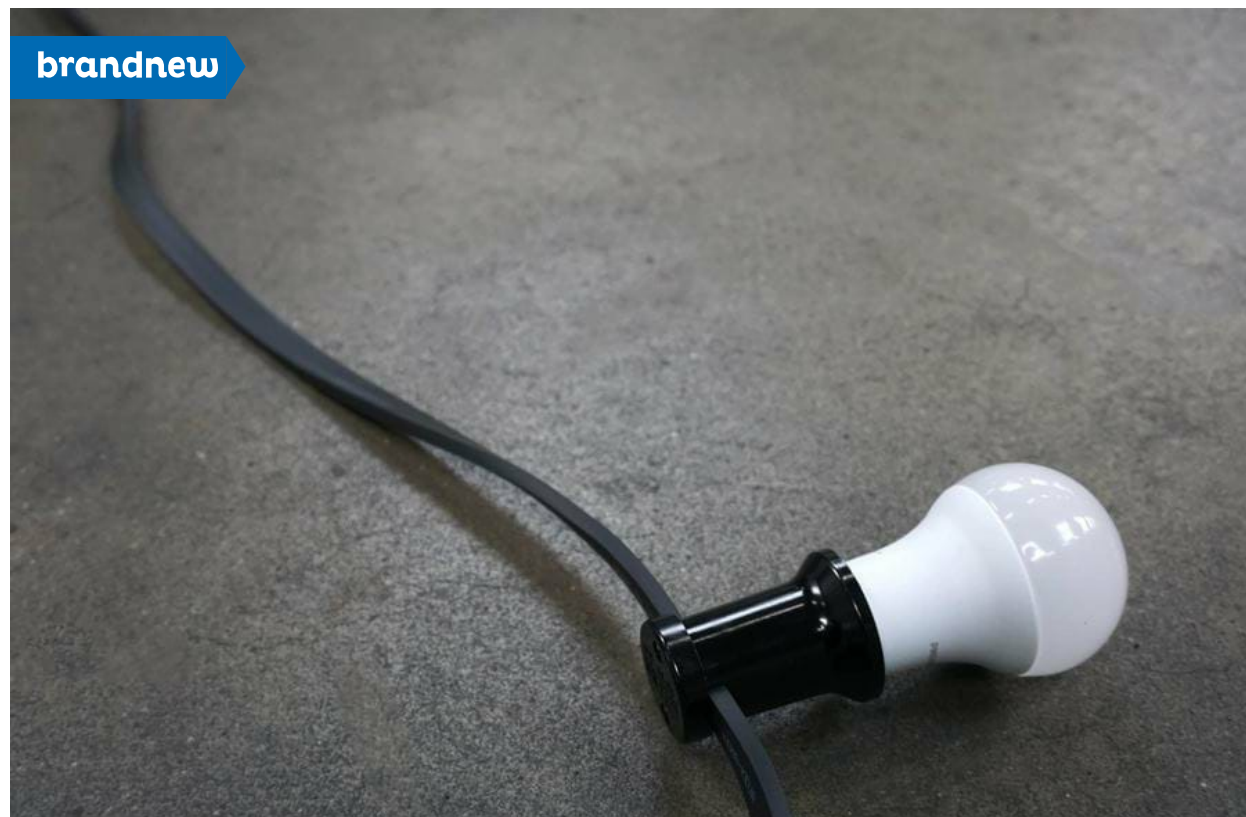

Illumination cable for cyclic exposure for floriculture

Caractéristiques

Code	24142S
Light bulb base	E27
Light bulb sockets per	Distance to be determined
Lamp	Optionally available (E27 lamp socket)
Power supply	230 V, 1 phase, zero + earth, 50 Hz
Length	Per 100 meters
New 230 V plug	Optionally available
Watts	Maximum 40 Watt